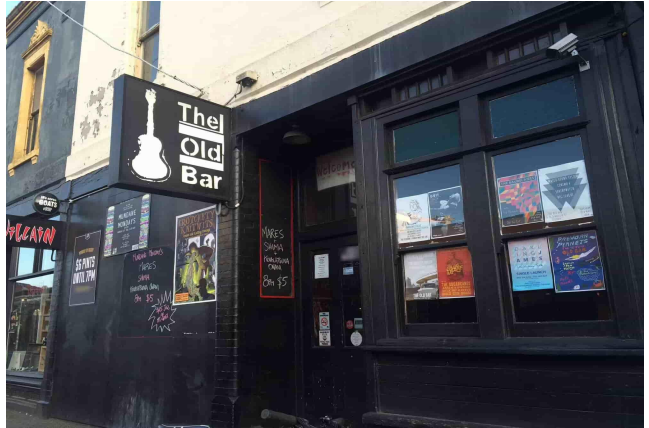

FITZROY PODIATRY

The cool suburb of Fitzroy - most of what you see here is within a block, if not our own building!